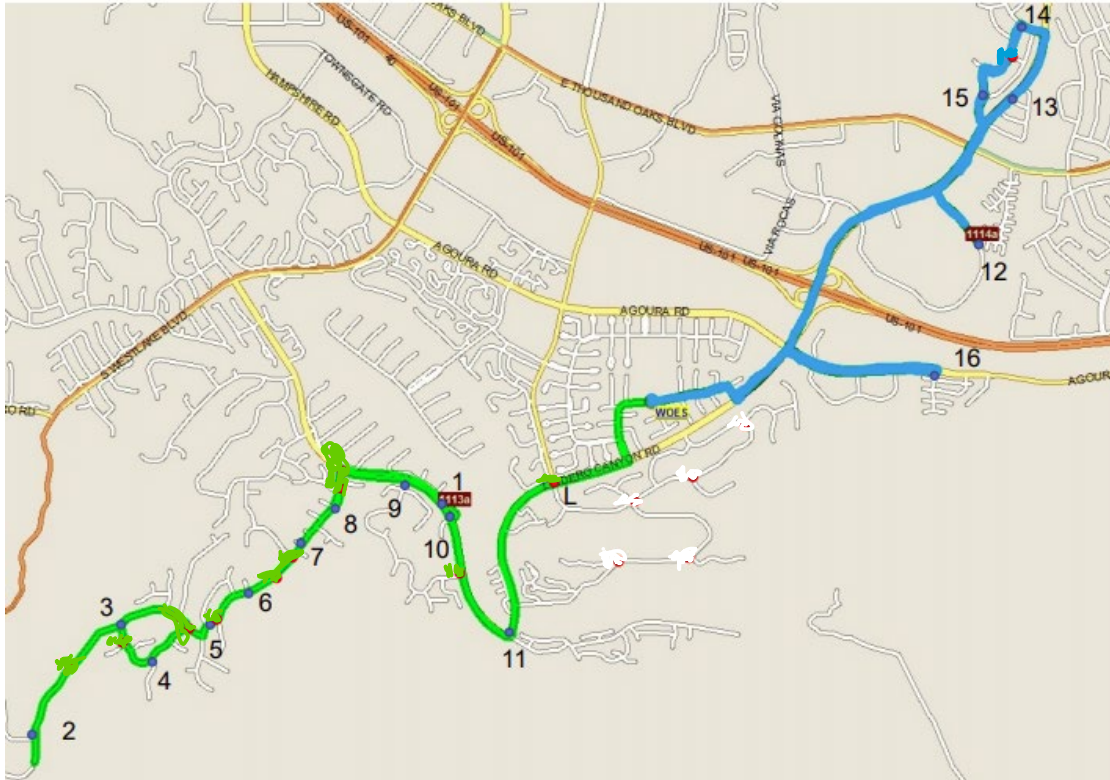

### Green Route (Bus 1113)

Pick up and drop off times are color coded with the corresponding bus routes.

Stop Location	Morning Pickup	1st Afternoon		2nd Afternoon	Early Release Day
		Dropoff	Dropoff	Dropoff	Dropoff
1 Triunfo & Capstan	7:17	2:20	2:39	12:42	
2 Kirsten Lee & Denver Springs	7:24	2:31	3:00	12:51	
3 2511 Kirsten Lee & Ranchgrove	7:26	2:29	2:58	12:49	
4 Barrett & Memory	7:28	2:28	3:01	12:48	
5 Three Springs & Country Lane	7:30	2:27	2:57	12:47	
6 Three Springs & Shellcreek	7:32	2:25	2:56	12:46	
7 Three Springs & Aspenview	7:34	2:24	2:55	12:45	
8 Three Springs & Southshore	7:36	2:23	N/A	12:43	

	Knightsgate & Village Center	N/A	3:24	1:54
14	Agoura & Lindero	8:05	3:23	1:53

**Orange Route (Bus 1115)**

Pick up and drop off times are color coded with the corresponding bus routes.

	Stop Location	Morning Pickup	1st Afternoon Dropoff	Early Release Day Dropoff
15	Lindero & Whim	7:42	3:20	1:52
16	Overfall & Cardoza	7:43	3:21	1:53
17	Lindero & Thousand Oaks	7:46	3:22	1:54

### Orange Route (Bus 1115)

Pick up and drop off times are color coded with the corresponding bus routes.

	Stop Location	Morning Pickup	Afternoon Dropoff
1	Triunfo & Charthouse	7:07	4:10
2	Kirsten Lee & Denver Springs	7:13	4:17
3	2511 Kirsten Lee & Ranchgrove	7:15	4:19
4	Kirsten Lee & Barrett	7:16	4:14
5	Three Springs Park	7:19	4:23
6	Triunfo & Three Springs	7:21	4:11
7	Triunfo & Saddle Mountain	7:22	4:26
8	Triunfo & Lindero	7:24	4:08
9	Glenbridge & Ridgeford	7:25	4:05
10	Saddletree & Foxfield	7:27	4:03
11	Rustic Oak & Blue Meadow	7:29	4:01
12	Lindero & Middlegate	7:31	4:00
13	Lakeview & Watergate	7:34	3:58
14	Agoura & Greengate	7:36	3:56
15	Westlake Village Library	7:38	3:53
16	Lindero & Thousand Oaks	7:46	3:48
17	Lindero & Whim	7:42	3:49
18	Overfall & Cardoza	7:43	3:50