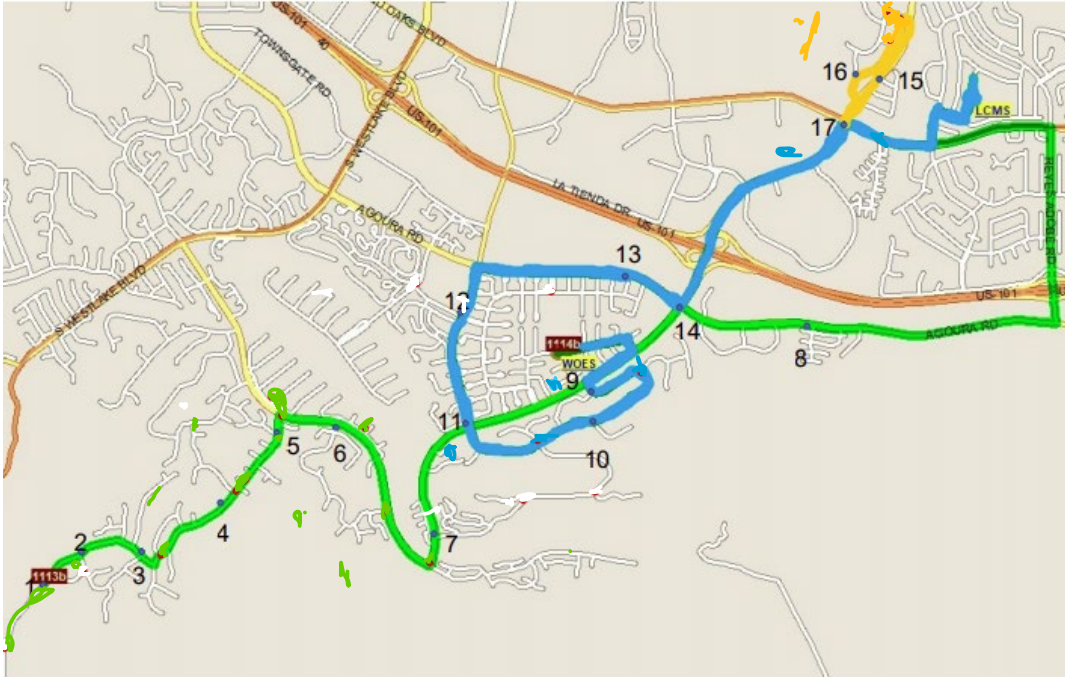

Lindero Canyon Middle School

Green Route (Bus 1113)

Pick up and drop off times are color coded with the corresponding bus routes.

	Stop Location	Morning Pickup	Afternoon Dropoff	Early Release Day Dropoff
	Kristen Lee & Denver Springs	8:00	3:55	2:19
1	2214/2217 Kirsten Lee	8:04	3:51	2:15
2	2511 Kirsten Lee & Ranchgrove	8:05	3:39	2:13
3	Kirsten Lee & Barrett	8:06	3:40	2:12
4	Three Springs Park	8:07	3:36	2:08
5	Three Springs & Snowpeak	8:09	N/A	N/A
6	Triunfo & Twin Lake Ridge	8:10	3:33	2:05
7	Lindero & Ridgeford	8:11	3:30	2:02
8	Westlake Village Library	8:17	3:24	1:56

Blue Route (Bus 1114)

Pick up and drop off times are color coded with the corresponding bus routes.

	Stop Location	Morning Pickup	1st Afternoon Dropoff	Early Release Day Dropoff
	White Oak Elementary	7:47	N/A	2:06
9	Rustic Oak & Blue Meadow	7:55	3:34	2:04
10	Foxfield & Germaine	7:57	3:32	2:02
11	Lindero & Foxfield	N/A	3:29	1:58
12	Lakeview & Watergate	8:00	3:28	1:57
13	Agoura & Knightgate	8:02	N/A	N/A